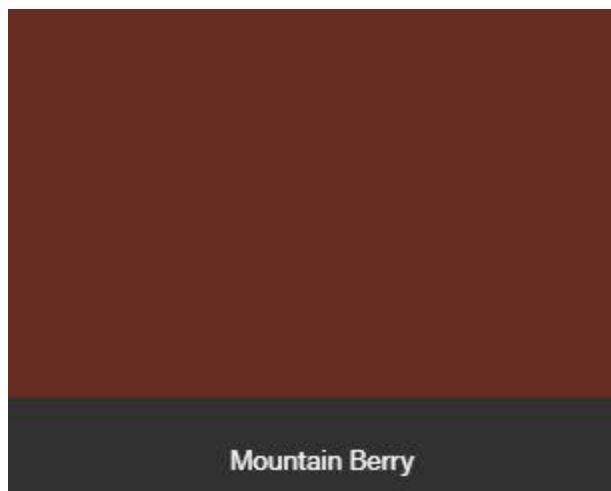

## Current Front Door

## New Front Door Color sample:

**Current Garage Doors:**

**New Garage Doors Color:**

Classic Cherry Finish